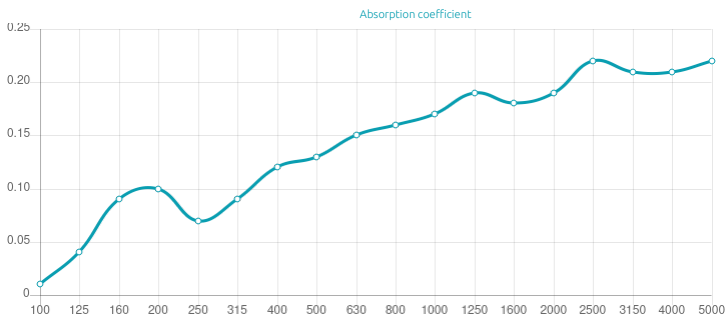

Performance