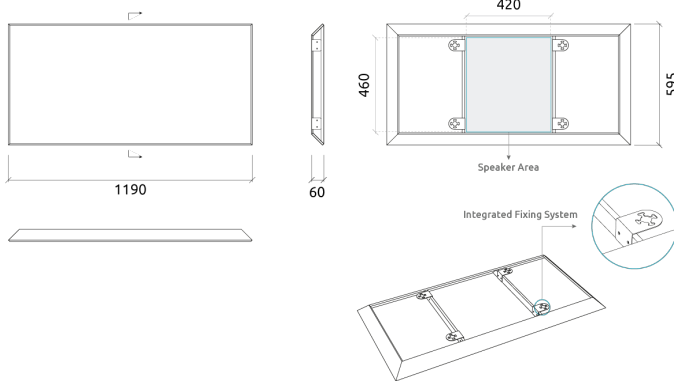

Technical Information

Features

Available fire rate:
FG | Furniture Grade

Sparta Speaker Cover

Materials:

- The panels are wrapped in carefully selected fabric, that has a minimal effect on speaker output performance.
- Marine grade plywood structural frame

Dimensions | 595x1190x60mm

Compatible with built-in speakers up to the following sizes:

- Vertical panel - 460 x 420mm
- Horizontal panel - 420 x 460mm

Integrated fixing system.

This panel can be rotated 90° to any orientation.

The new Artnovion Stealth line of acoustic products are easy-to-use tools for unimpeded acoustic design. This range of acoustic treatment solutions allows you to seamlessly incorporate and cover speakers, cabling, and all the acoustic treatment a home cinema requires, all behind a continuous fabric front, simplifying many aspects of a home cinema install.

The Artnovion home cinema Stealth Line brings a new approach to seamlessly incorporating absorber, diffusers and speakers into cinema design.

[Goes with Laqos Fabric Diffuser](#)

Fixing system:

This panel is installed with an integrated fixing system, hung on screws.

Dimensions:

FG - WF | 1190x595x60mm | 3.26 Kg